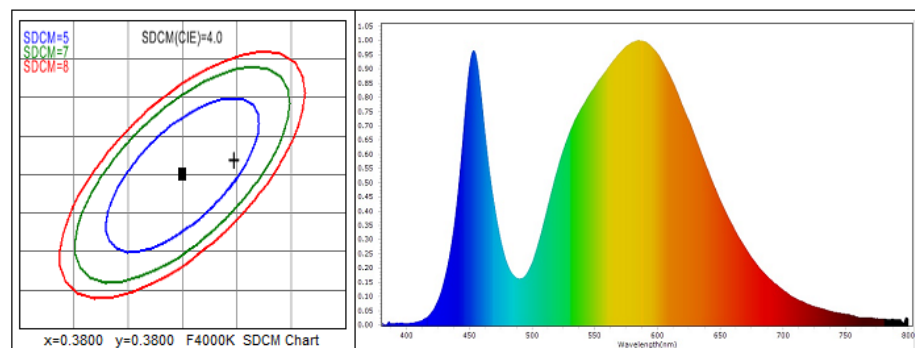

### Optical Parameter

Luminous flux: 14123.24 lm

Energy efficiency index(EEL):

luminous efficiency: lm/w

Energy efficiency class:

Radiant flux: 41.334 W