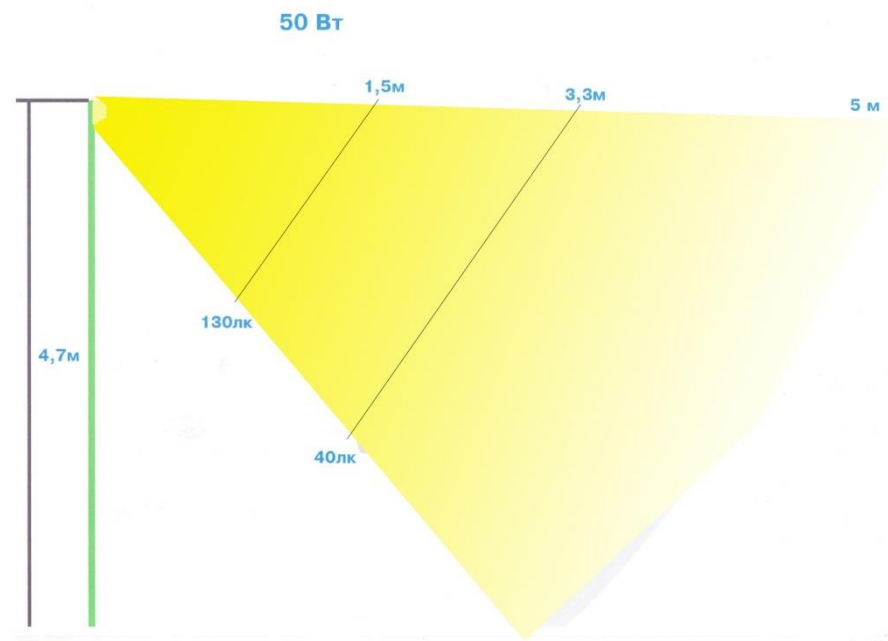

Төрөл марк	AFL-1-50W AC220V
Гэрлийн чадал	50Вт
Тэжээлийн хүчдэл	185-265V AC
Урсгалын хэмжээ	3648Лм
Давтамж	50Гц
Гэрэлтүүлгийн өнгө	3500 – 6500К
Тусгалын өнцөг	120°
Ажиллах орчны температур	-50°С +85°С
Ажиллах цаг	50000 цаг